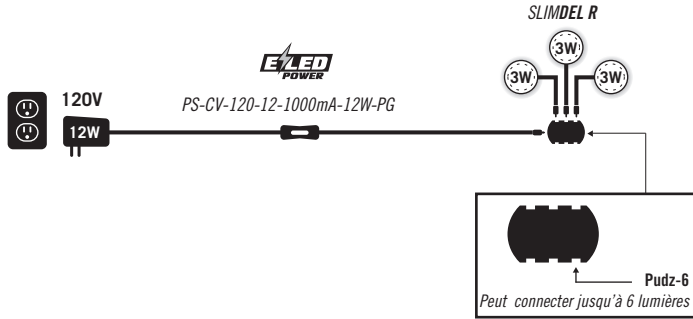

Lampe DEL / LED lighting

SLIMDEL R (Round)
INSTALLATION SHEET

SLIMDEL R (Rond)
FEUILLE D'INSTALLATION

1. Installation

BRANCHEMENT POUR SLIMDEL R PRISE MURALE

Safe, Fast and Easy to install with the EZLED POWER
Installation simple et rapide avec le système de connexion
EZLED POWER

1. Installation

SLIMDEL R PLUG IN CONNECTION

2. Tableau des grandeurs

SLIMDEL	Size
Diamètre	2"5/16
En surface hauteur	5/16"

3. Plan d'installation

4. Certifications

BLOC D'ALIMENTATION

! Mise en garde

2. Size Chart

SLIMDEL	Size
Diameter	2"5/16
Surface height	5/16"

3. Installation plan

4. Certifications

POWER SUPPLY

! Warning

1. Always connect LED load before connecting power source!
2. Please follow all regulation and do not install without conform protection at less than 3 inches of all insulation.
3. Install indoors, do not install outdoors.