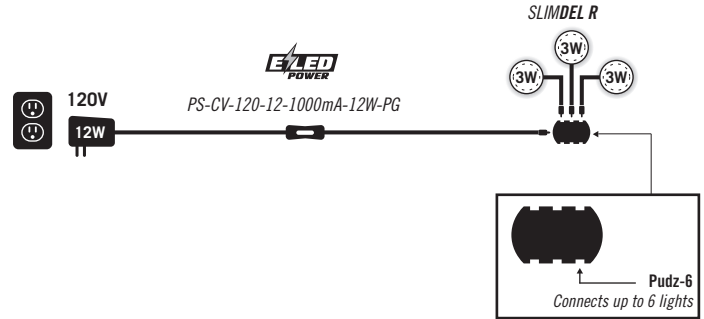

Lampe DEL / LED lighting

SLIMDEL R (Round)
INSTALLATION SHEET

SLIMDEL R (Rond)
FEUILLE D'INSTALLATION

1. Installation

BRANCHEMENT POUR SLIMDEL R PRISE MURALE

Safe, Fast and Easy to install with the EZLED POWER
Installation simple et rapide avec le système de connexion
EZLED POWER

1. Installation

SLIMDEL R PLUG IN CONNECTION

2. Tableau des grandeurs

SLIMDEL	Size
Diamètre	2"5/16
En surface hauteur	5/16"

3. Plan d'installation

4. Certifications

BLOC D'ALIMENTATION

! Mise en garde

2. Size Chart

SLIMDEL	Size
Diameter	2"5/16
Surface height	5/16"

3. Installation plan

4. Certifications

POWER SUPPLY

! Warning

1. Always connect LED load before connecting power source!
2. Please follow all regulation and do not install without conform protection at less than 3 inches of all insulation.
3. Install indoors, do not install outdoors.